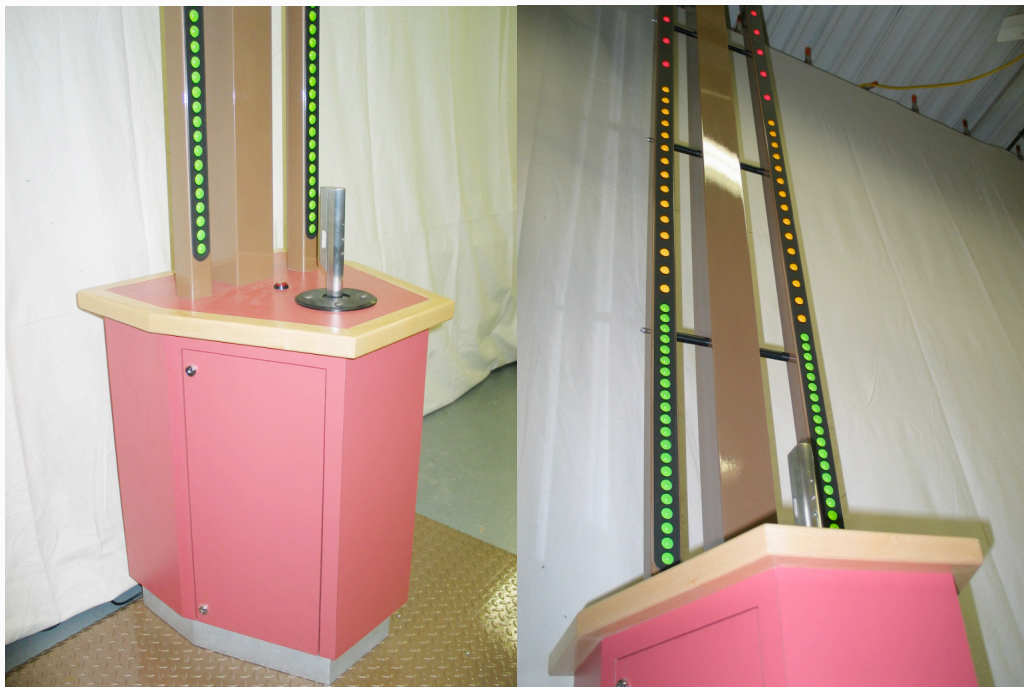

Grip Strength

How strong is your hand grip? Squeeze up to 300 lbs if you can!

Designed and built by Exhibiteers Inc.
Clients: Science World, British Columbia