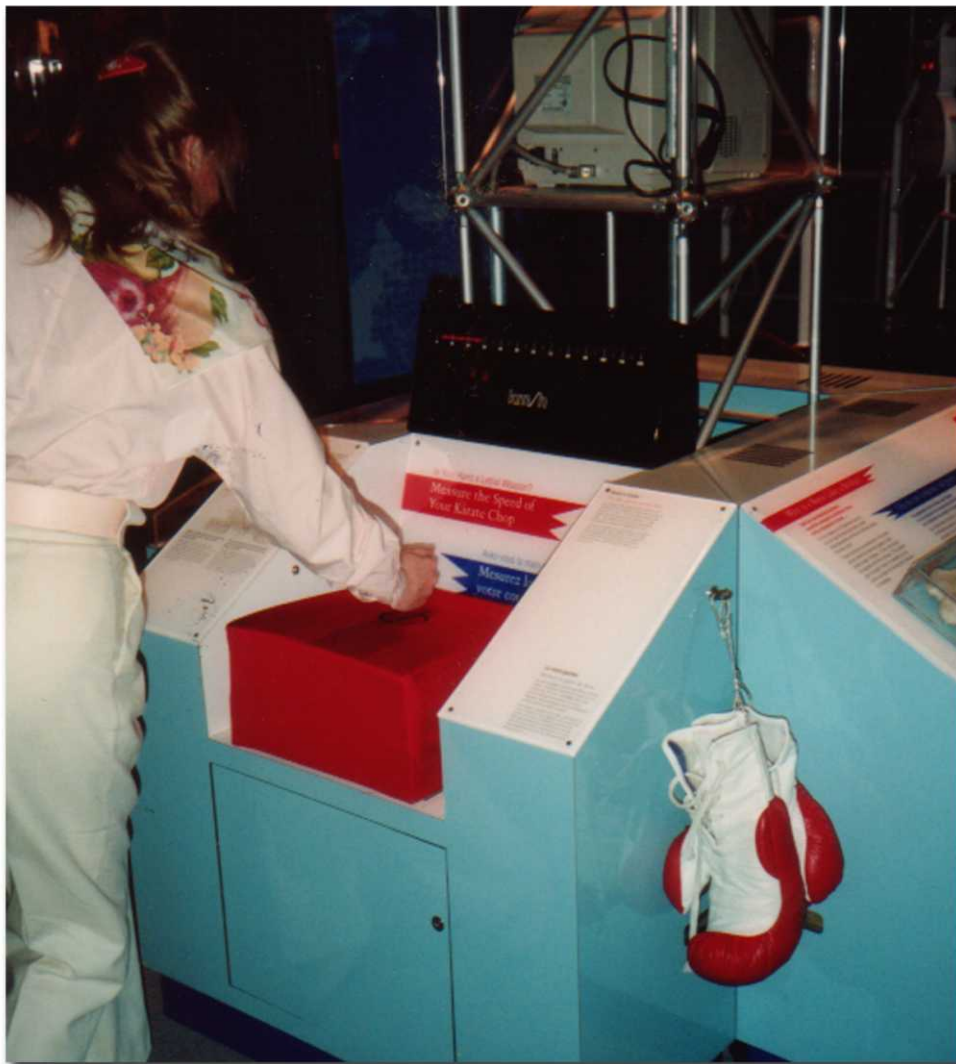

Karate Chop

Measure the speed of your hand as you karate chop a soft cushion.

Designed and built while working as part of the OSC exhibit development team for SPORTS.
Location: Ontario Science Centre, Toronto, Canada